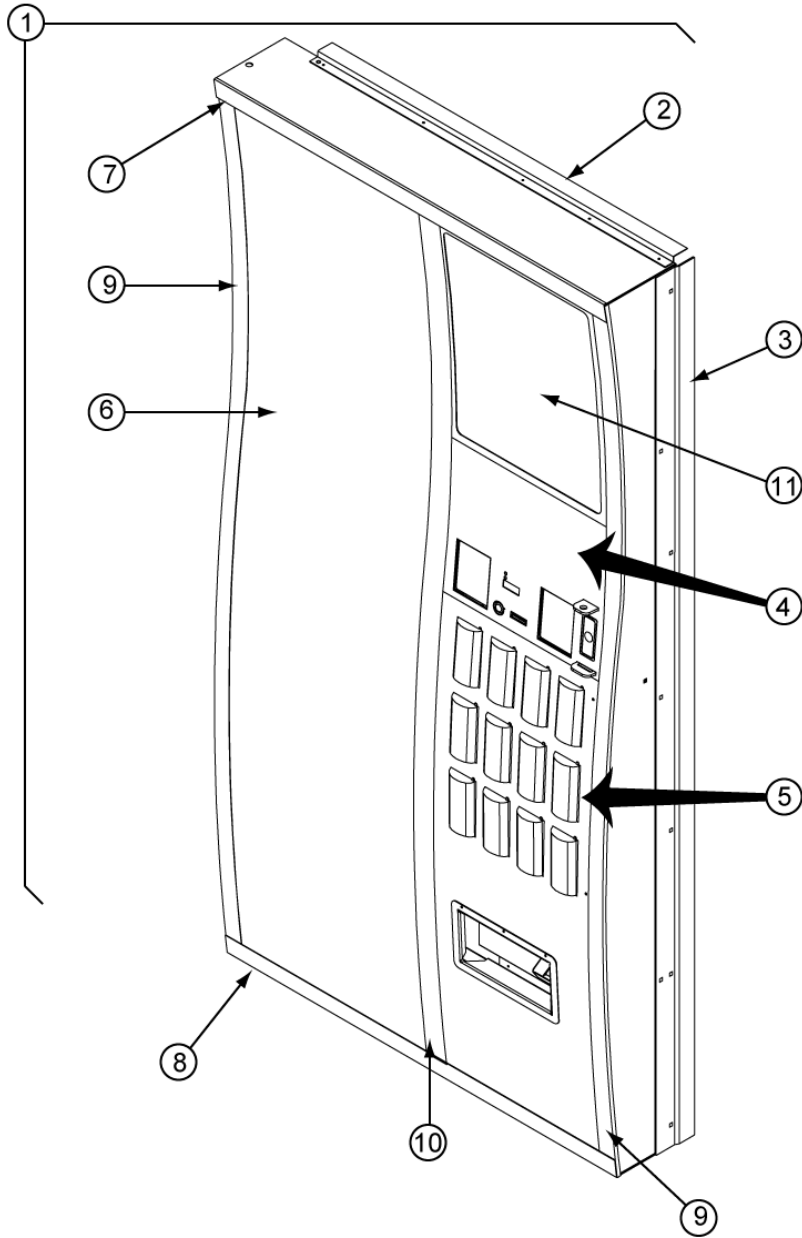

LMV COCA-COLA DOOR (EXTERNAL)

Item No.	CCP Part#	Mfg. Part#	CONA Material#	Description
1		N/A		DOOR ASSEMBLY
2	511497	2005937-2	150007605	GUARD RAIN DOOR 32IN BLK
3	104929	2010177-3	150026843	GUARD,DOOR,BLK PAINT,72" LMV
4		N/A		TRANSACTION ASSEMBLY (See Section)
5		N/A		SELECTION ASSEMBLY (See Section)
6		N/A		SIGN FACE
7		1124339		TOP TRIM
8		1124341		BOTTOM TRIM
9	106580	1124343-2	150026165	TRIM,PAINT, SIGN, RH,LH,72",LMV
10	106581	1124345-2	150026164	TRIM,PAINT,CENTER,72",LMV
11		N/A		AD PANEL