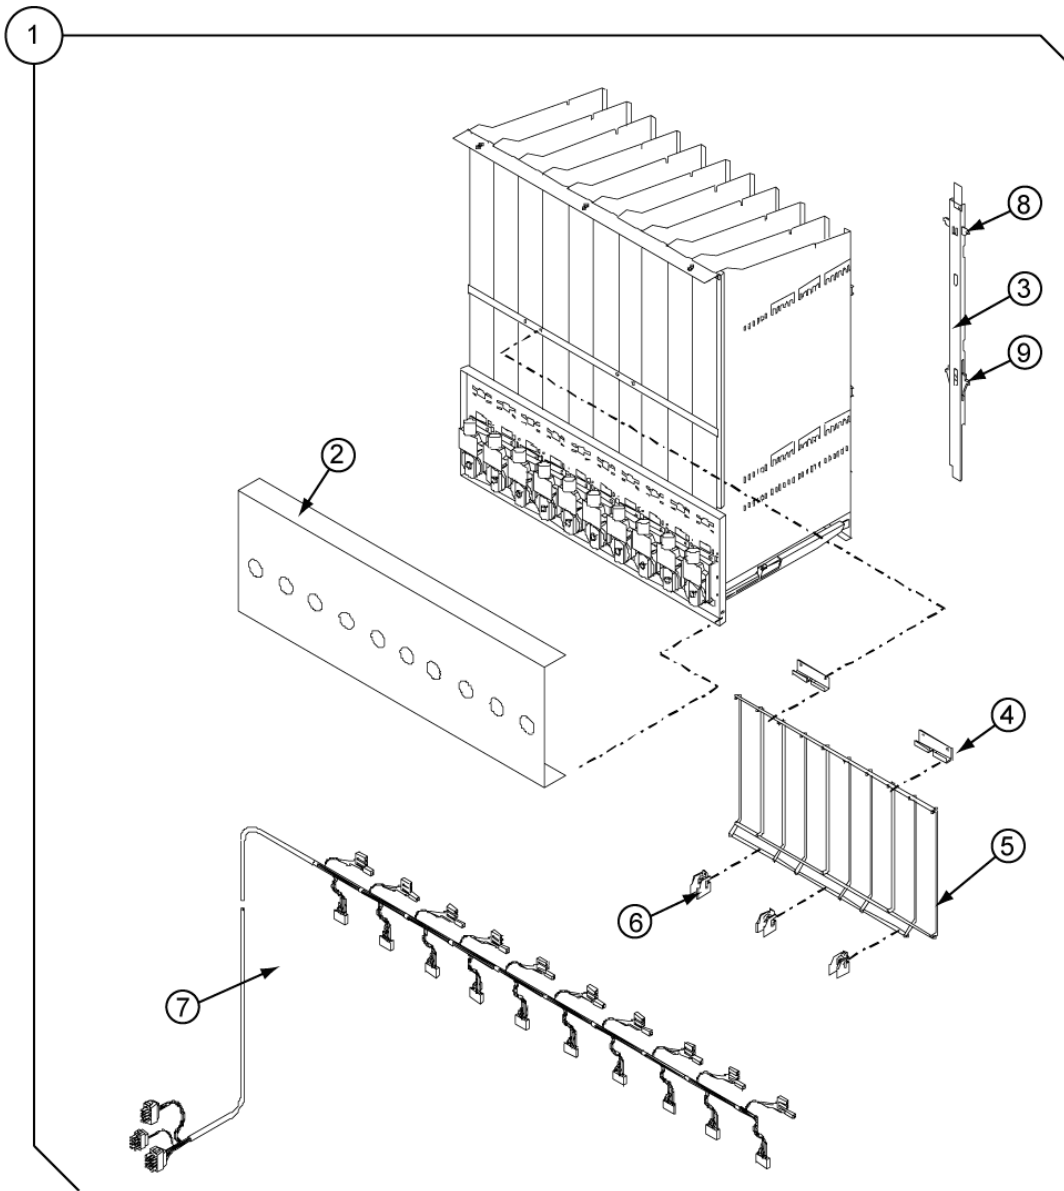

STACK

Item No.	CCP Part#	Mfg. Part#	CONA Material#	Description
1		1112694		STACK CHASSIS ASSEMBLY
2	516946	1076634	150006266	COVER PANEL MECHANISM VMAX
3	521684	2009473	150005165	SPACER BACK UNI 3 79IN ASSY
4	106622	1086813	150026143	HOOK,LOAD RACK,RETAINER
5	520839	1086805	150005364	RACK LOAD PRODUCT RETAINER VMAX
6	520840	1120095	150005363	BRACKET LOAD RACK PRODUCT RE
7	516512	1120138	150006426	HARNESS MECHANISM 24V V MAX
8	520873	1120489	150005346	HANGER TOP SINGLE 4 DEEP
9	520874	1120490	150005345	HANGER BTM SINGLE 4 DEEP