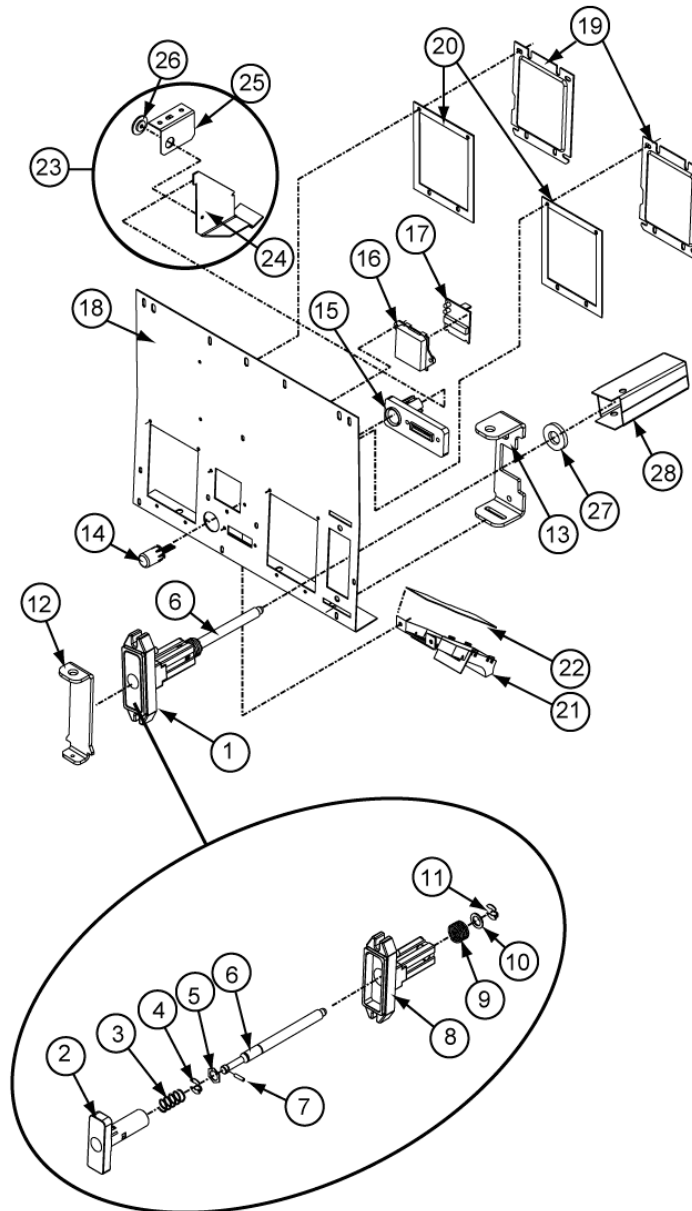

LMV COCA-COLA TRANSACTION ASSEMBLY

Item No.	CCP Part#	Mfg. Part#	CONA Material#	Description
1	104796	1124191	150026892	HANDLE,T,LOCK ASY,LMV
2	517802	1116732	150006064	HANDLE T MDV
3	541051	389691	150004570	SPRING HEAVY DUTY
4	504517	388589	150009146	RETAINER
5	500313	387600	150010077	WASHER HEX FLAT 29 34
6		1122399		LOCK STUD
7	540980	387601	150004606	STUD PIN
8	520135	1116724		FLANGE T HANDLE LOCK V630
9	541050	389690	150004571	SPRING HEAVY DUTY
10	509471	V801023	150008110	WASHER PLAIN 1/2IN STL
11	504517	388589	150009146	RETAINER
12		1120340		LOCK COVER (OPTIONAL)
13		1120339		HASP - LOCK COVER (OPTIONAL)
14	507913	1050473	150008466	BUTTON RETURN COIN VN
15	1069990	1123820	150000634	PLATE GUIDE COIN INSERT
16		1039652		DISPLAY COVER