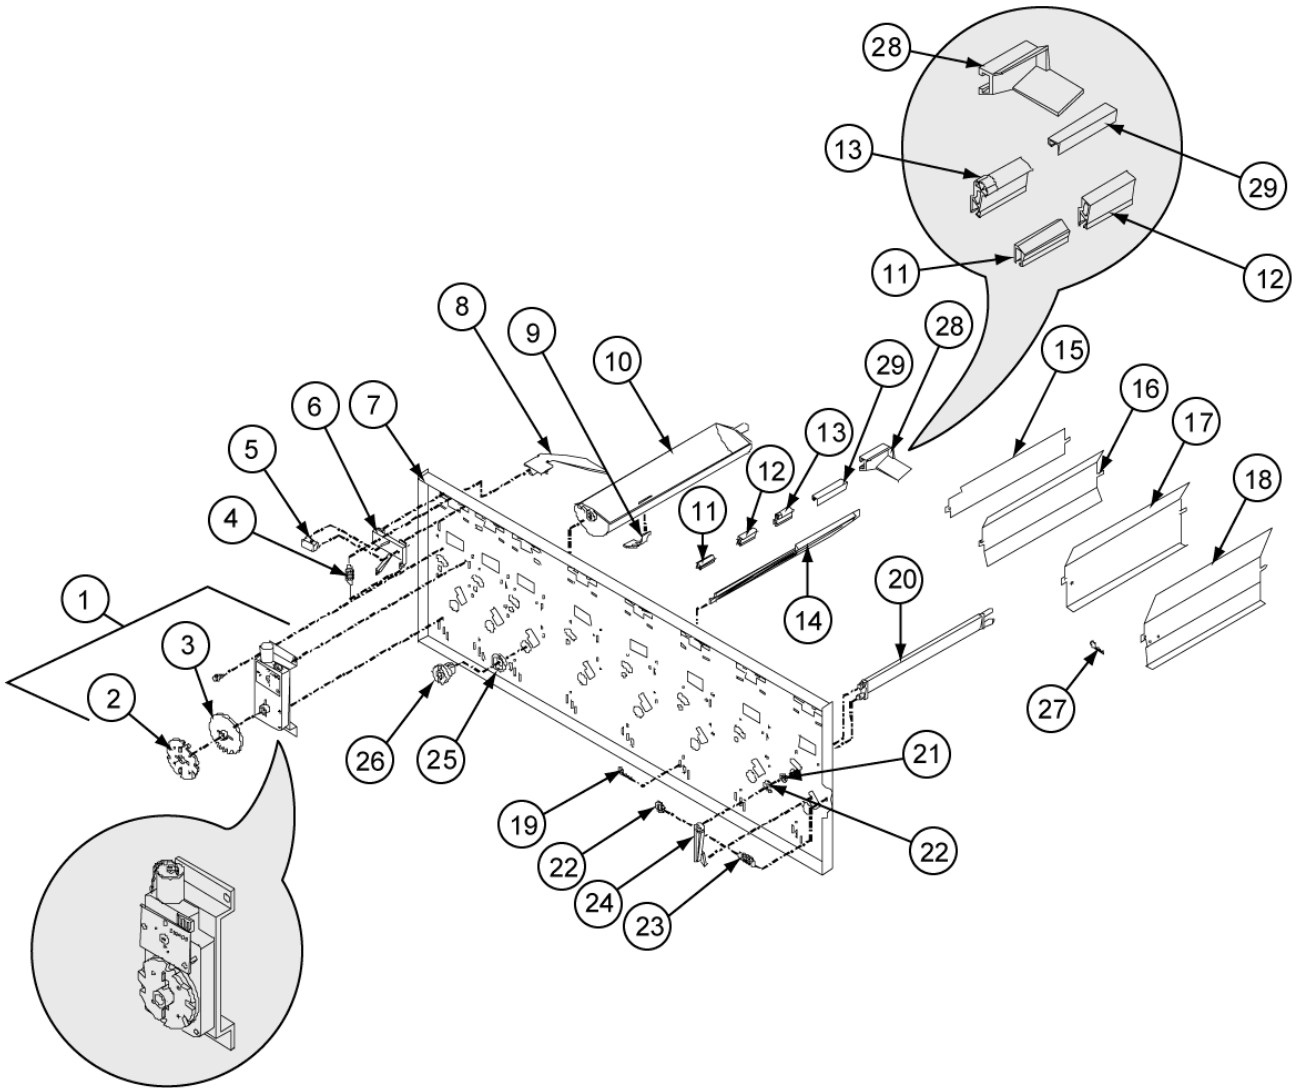

Cabinet Parts - Cabinet Assembly

Item No.	CCP Part#	Mfg. Part#	CONA Material#	Description
14		1079112		LATCH BRACKET
15		389022		NUT RETAINER HOUSING
16	509211	1033085	150008180	KIT NUT SEGMENTS FOR QUICK LOC
17	541050	389690	150004571	SPRING HEAVY DUTY
18	518733	1111988	150005932	CAP QUICK LOCK METAL
19		N/A		SIDE DECAL
20		1079015		REAR STACK SUPPORT BRACKET
21	520976	1068023		BAFFLE AIR
22		2000805		TOP HINGE ASSEMBLY
23		1120667		BACKING PLATE
24		1079007		FRONT STACK SUPPORT BRACKET
25		N/A		AIR DAM ASSEMBLY (SEE AIR DAM ASS'Y)
26	520150	1121926	150005573	PRODUCT CHUTE VMAX 4DEEP COATED
26.1	105722	1121926-1	150026476	CHUTE,PRODUCT,SMV COATED
27		1121043		DOOR SWITCH BRACKET
28	540845	323007	150004639	SWITCH DOOR
29	519739	2002325	150005728	GUARD VANDAL DOOR OVRLAP 79 BL
30		1122728		FIBERGLASS EVAPORATION BOARD
31	1066746	1112112	150002109	BRACKET AIR DAM
32	520910	1121924	150005329	BRACKET BTM DOOR HINGE UNPAINT

STACK ASSEMBLY

Item No.	CCP Part#	Mfg. Part#	CONA Material#	Description
1	516378	1115821	150006488	MOTOR GEAR VMAX ASSY
2	516510	1113244	150006427	RETAINER CAM 4D GRAY
3	516513	1113236	150006425	CAM TIMING 4D GRAY
4	507358	390326	150008632	SPRING
5	540890	368299	150004632	SWITCH SOLD OUT/MOTOR
6	516899	1237306	150006288	BRACKET SOLD OUT SWITCH V630
7	133355	1079023		PLATE,FRONT,MECH
8	516898	1112163	150006289	PADDLE SOLD OUT V630
9	508195	389712	150008403	CLIP ANTI THEFT VN
10	958342	1120146	150003311	BUCKET STAMPED
11	509692	1066104	150008077	BAR CLIP B CAN
12	509691	1066112	150008078	BAR CLIP A BTTL. V511
13	509691	1066112	150008078	BAR CLIP A BTTL. V511
14	515177	1111651	150006786	BAR GAGE
15	515644	1078848	150006601	SHIM FLAT VM630
16	520911	520911	150005328	SPACER PRODUCT .27 VMAX