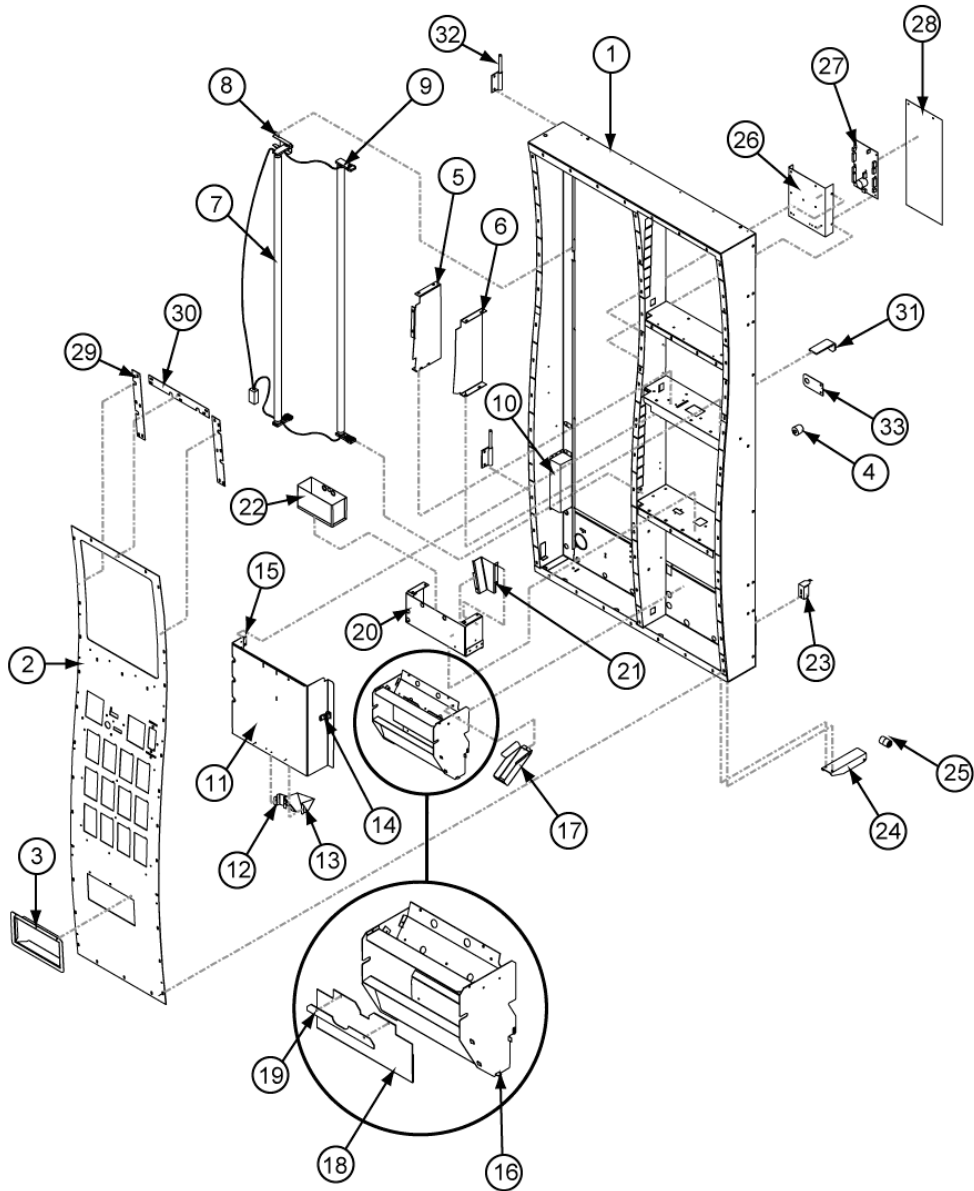

LMV COCA-COLA DOOR (INTERNAL)

Item No.	CCP Part#	Mfg. Part#	CONA Material#	Description
1	107571	1124336	150025658	DOOR,PAINT,32 X72,LMV
2		N/A		OVERLAY PANEL (SEE PAGE LMV7)
3	1069981	1124350	150000643	TRIM PAINT HOPPER
4	531054	1036912.		BUMPER DOOR
5		1124711		DBV VAULT PANEL
6		1123907		DBV VAULT PANEL, LOCKSIDE
7		1121173		LAMP, T8, 48"
8	117779	1124194	150021354	BRACKET,T-8 LIGHTING
9	1070147	1124307	150000553	HARNESS,LIGHTING,LMV
10	1069882	1122758	150000693	BALLAST ASY T 8 3 LAMP VMAX
11		1124229		COINAGE DOOR
12		1123851		COINAGE CHUTE
13		1124230		COINAGE COIN RETURN CHUTE
14	508221	1085546	150008398	LATCH DOOR COINAGE VN
15	541352	388124	150004496	HINGE BUTT REVERSE
16	1069982	1123886	150000642	HOPPER ASY ANTI THEFT LMV