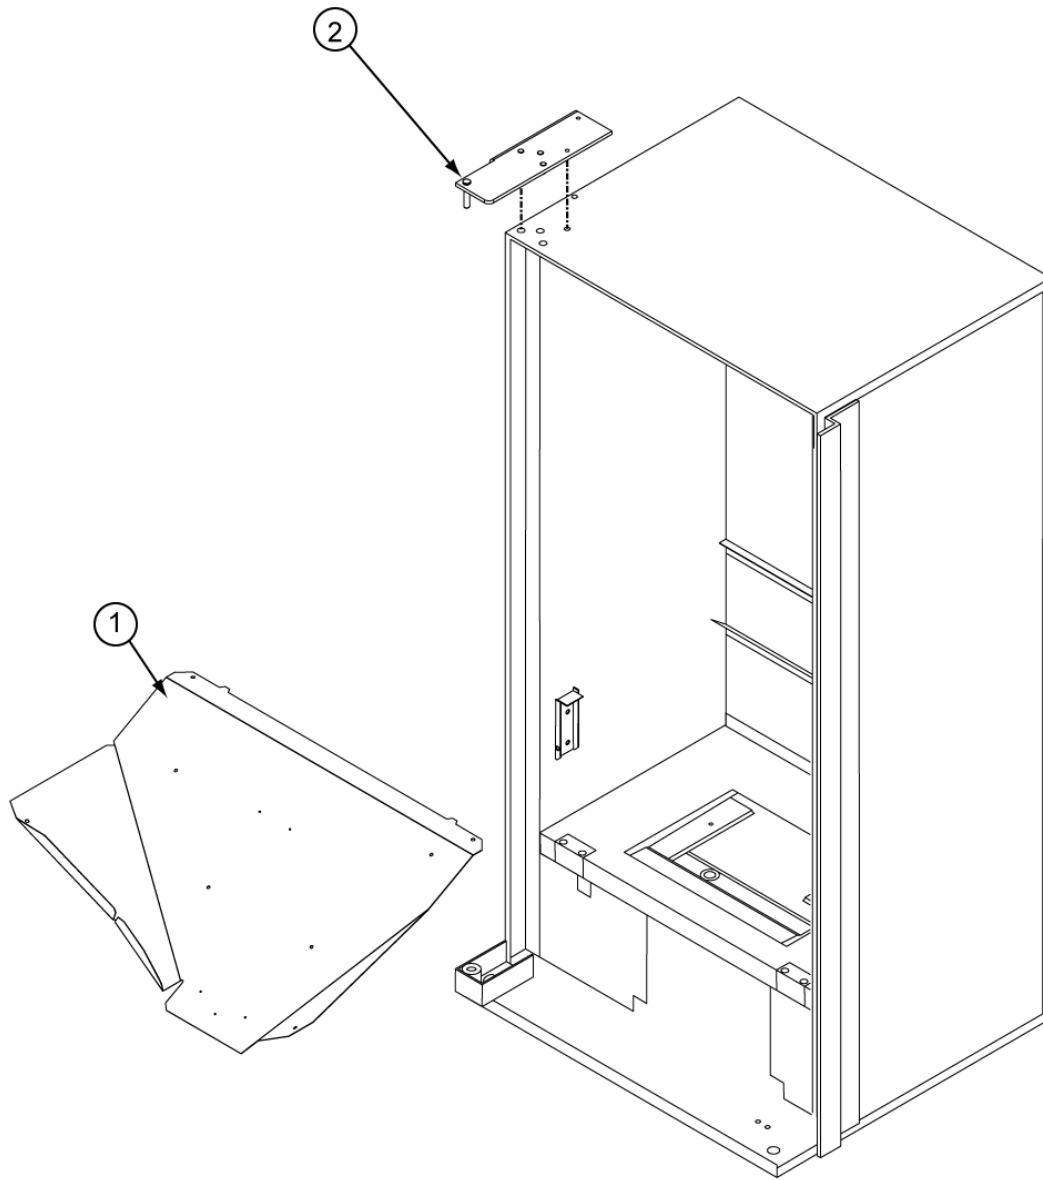

LMV COCA-COLA CABINET ASSEMBLY

Item No.	CCP Part#	Mfg. Part#	CONA Material#	Description
1	519041	2008643-03	150005902	CHUTE PRODUCT CMV ASSY
1.1		2008643		PRODUCT CHUTE ASSEMBLY, 32"
2	540821	2000805-03	150004651	HINGE, TOP WELD, ASSY, BLACK, ROHS