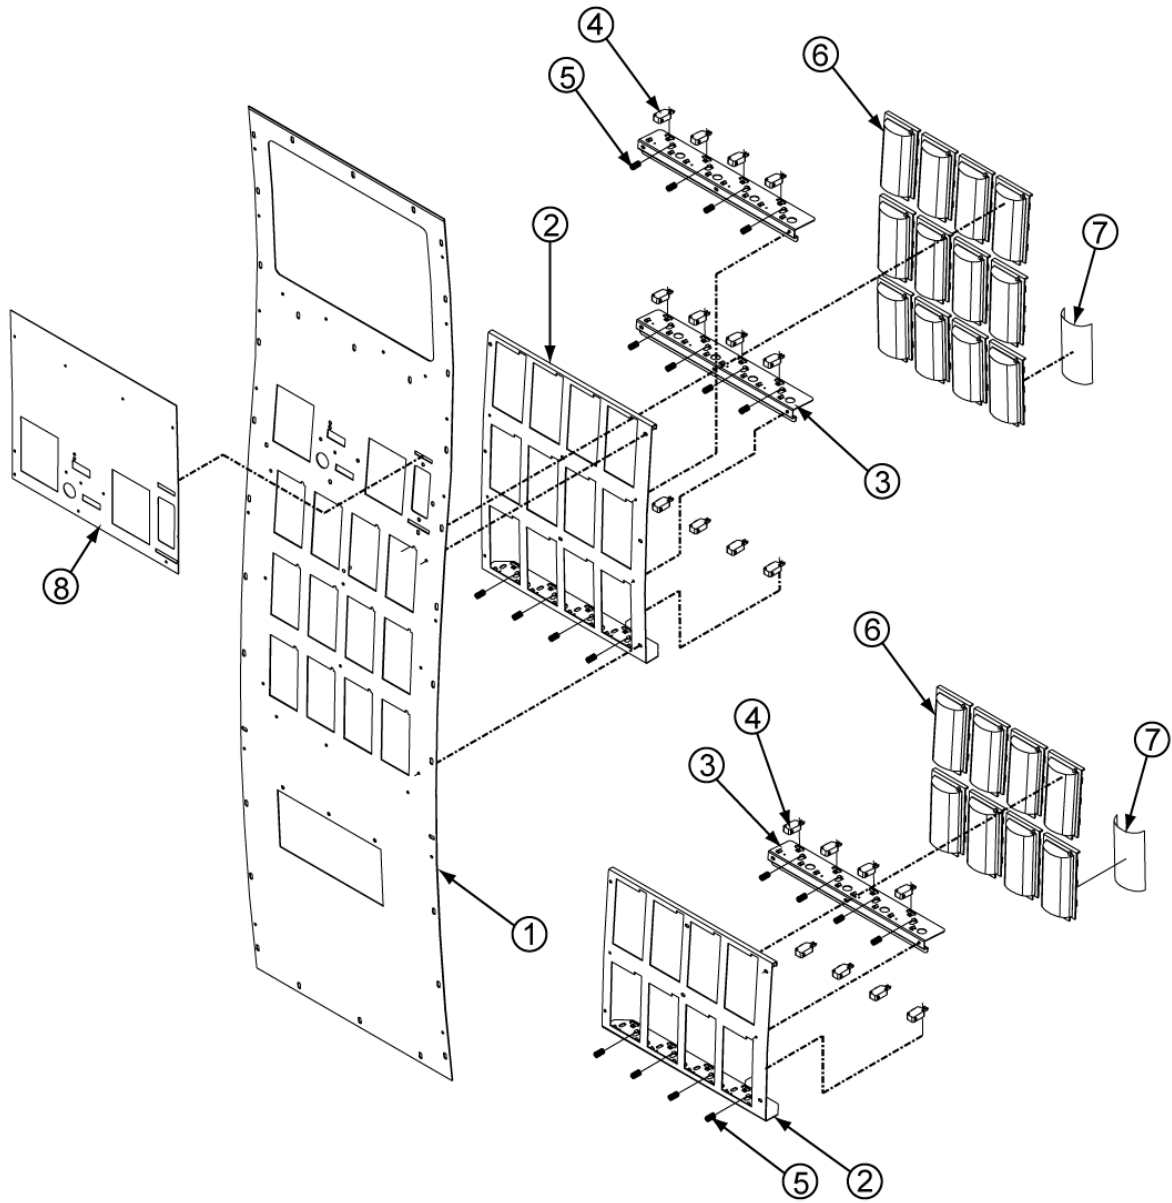

LMV COCA-COLA SELECTION PANEL

Item No.	CCP Part#	Mfg. Part#	CONA Material#	Description
1		1124530		CONTROL PANEL OVERLAY, 79"X 39", 12 SELECT
1.1	105169	1124529	150026737	PANEL,PAINT,OVERLAY,12S,72"
1.2	107570	1124528	150025659	PANEL,OVERLAY,8S,72"
2	1069986	1123829	150000638	PANEL BUTTON MOUNT BASE
2.1	106812	1123887	150026055	PANEL,BUTTON,SUB,8 SEL
3	103840	1124701	150027298	BRACKET,SWITCH MOUNT,LEAN MKT VEND
4	540890	368299	150004632	SWITCH SOLD OUT/MOTOR
5	503990	388858	150009252	SPRING
6	515965	1113171	150006560	BUTTON SELECTION MKT VN
7		N/A		FLAVOR LABEL
8		1124348		TRANSACTION PANEL OVERLAY, DBV & CARD READER
8.1		1124348		TRANSACTION PANEL OVERLAY, NO DBV OR CARD READER
9	1069989	1124313	150000635	HARNES 12S LMV V10
9.1		1124312		SELECTION HARNESS, 8 SELECT (NOT SHOWN)